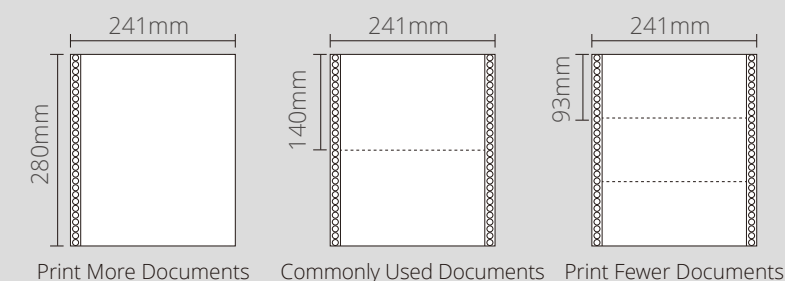

Paper / Equal Division