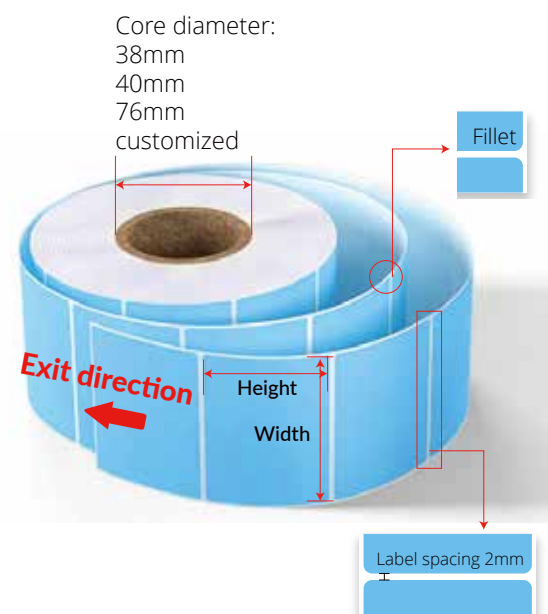

## Self-adhesive Label

Width	Height
25	15 mm
40	30 mm
50	25 mm
60	40 mm
80	100 mm