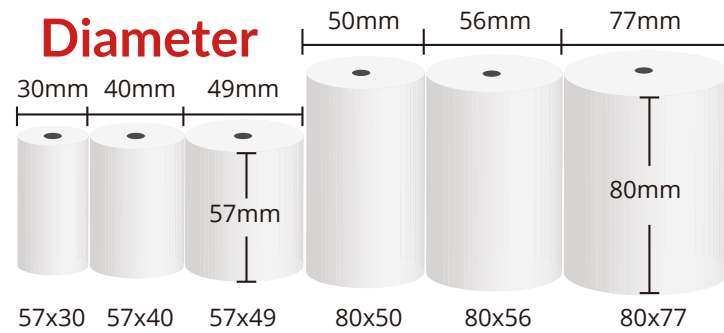

Thermal Paper

Sharp print with high definition
No more paper jams with net cut
High-quality pulp prevents dust and printer damage

Self-adhesive Label

Width	Height
25	15 mm
40	30 mm
50	25 mm
60	40 mm
80	100 mm

Copier Paper

Size:
A4/A3
GSM:
70G/80G
Sheet/PAC:
500

Sublimation Paper

Size:
A4/A3
GSM:
100G
Sheet/PAC:
100

Inkjet Paper

Size:
A4/A3
GSM:
105G
Sheet/PAC:
100

Matte Photo Paper

Size:
A4/A3
GSM:
108G/120G/150G
Sheet/PAC:
20/100

Glossy Photo Paper

Size:
A4/A3/T1/Letter
GSM:
**105G/130G/140G/
150G/180G/200G/
230G/ 260G**
Sheet/PAC:
20/100

RC Glossy Photo Paper

Size:
A4/A6
GSM:
200G/230G/260G
Sheet/PAC:
20