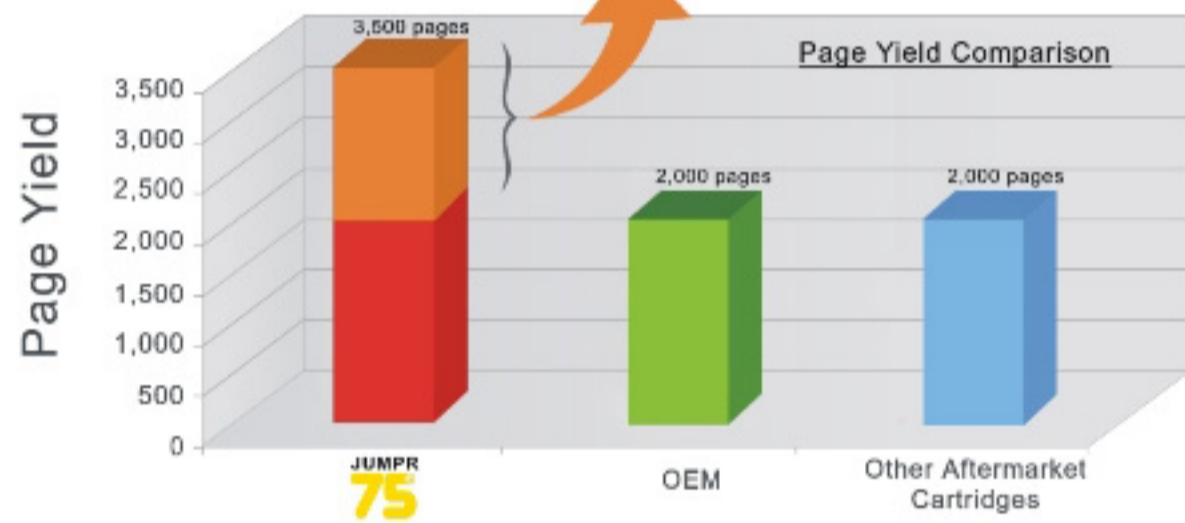

Venue:
Frankfurt Marriott
Hotel Germany

(Visit us at **HALL 4.0 G41**
for more information)

www.union-tec.com

Compatible HP Laser Cartridges

No Boundary

Print More

Super High Page Yield

Same Toner Load, Print 75% MORE Pages
2,000 pages Vs 3,500 pages